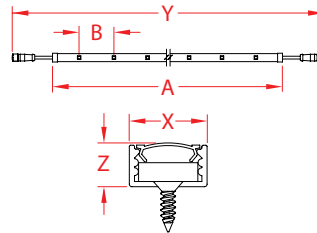

MICRO STAR™ LED LIGHT BAR

ALUMINUM HOUSING

Import

Precision
Machined

New
Product

ITEM	A (length)	B	COLOR (channel)	LED QTY (per light bar)	X (height)	Y (length)	Z (width)	WT (lb)	PACKAGING TYPE	EACH (qty)	INNER (qty)	CARTON (qty)	UPC
S0825-0018-BK	18.00"	3.00"	BLACK	6	0.59"	29.00"	0.32"	0.19	POLYBAG	1	1	1	791506067016
S0825-0018-BZ	18.00"	3.00"	BRONZE	6	0.59"	29.00"	0.32"	0.19	POLYBAG	1	1	1	791506067030
S0825-0018-MT	18.00"	3.00"	METALLIC SILVER	6	0.59"	29.00"	0.32"	0.19	POLYBAG	1	1	1	791506067009
S0825-0018-WH	18.00"	3.00"	WHITE	6	0.59"	29.00"	0.32"	0.19	POLYBAG	1	1	1	791506067023
S0825-0030-BK	30.00"	3.00"	BLACK	10	0.59"	41.00"	0.32"	0.33	POLYBAG	1	1	1	791506067054
S0825-0030-BZ	30.00"	3.00"	BRONZE	10	0.59"	41.00"	0.32"	0.33	POLYBAG	1	1	1	791506067078
S0825-0030-MT	30.00"	3.00"	METALLIC SILVER	10	0.59"	41.00"	0.32"	0.33	POLYBAG	1	1	1	791506067047
S0825-0030-WH	30.00"	3.00"	WHITE	10	0.59"	41.00"	0.32"	0.33	POLYBAG	1	1	1	791506067061
S0825-0042-BK	42.00"	3.00"	BLACK	14	0.59"	53.00"	0.32"	0.47	POLYBAG	1	1	1	791506067092
S0825-0042-BZ	42.00"	3.00"	BRONZE	14	0.59"	53.00"	0.32"	0.47	POLYBAG	1	1	1	791506067115
S0825-0042-MT	42.00"	3.00"	METALLIC SILVER	14	0.59"	53.00"	0.32"	0.47	POLYBAG	1	1	1	791506067085
S0825-0042-WH	42.00"	3.00"	WHITE	14	0.59"	53.00"	0.32"	0.47	POLYBAG	1	1	1	791506067108

NOTE:

CAUTION: USE DC TRANSFORMER ONLY.

LIGHT BAR FEATURES A FLEXIBLE LED LIGHT STRIP OF NATURAL WHITE LED LIGHTS SET INTO A POWDERCOATED ALUMINUM CHANNEL WITH A CLEAR PLASTIC LENS. EACH KIT COMES WITH LENS, LED STRIP, CHANNEL AND FASTENERS. MALE/FEMALE SCREW CONNECTORS MAKE INSTALLATION QUICK AND EASY. IDEAL FOR MOUNTING TO UNDER SIDE OF HANDRAILS FOR SURFACE ILLUMINATION. USE WITH LOW VOLTAGE TRANSFORMER (MICRO STAR™ TRANSFORMER) AND WIRING. #4 FASTENERS INCLUDED. ALL DIMENSIONS ARE NOMINAL (+/- 3%) AND ARE SUBJECT TO CHANGE WITHOUT NOTICE.